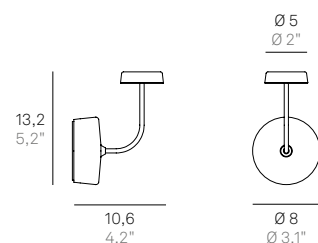

Parete / Wall

LD1013* LED

220-240V | 2700K | CRI>90 | 50-60Hz | 4W | 390lm | beam angle 118° | **IP20**

Finiture disponibili / Available finishes

- **B3** Bianco / White
- **N3** Nero opaco / Black
- **R3** Corten / Corten

Calamita non inclusa
Magnet not included

LD1023* LED

220-240V | 2700K | CRI>90 | 50-60Hz | 4W | 390lm | beam angle 118° | **IP20**

Finiture disponibili / Available finishes

- **B3** Bianco / White
- **N3** Nero opaco / Black
- **R3** Corten / Corten

Calamita inclusa
Magnet included