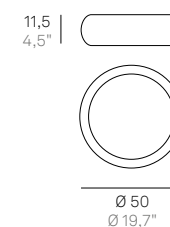

Parete-soffitto / Wall-ceiling

LED 2700-4000K su richiesta / on request

LL120203* E27

220-240V | 50-60Hz | 2x42W | **IP44**

Finiture disponibili / Available finishes

B Bianco / White

LD120203* LED

220-240V | 3000K | CRI>90 | 50-60Hz | 18,5W | 2100lm | beam angle 122° | **IP44**

Finiture disponibili / Available finishes

B Bianco / White

LD127203* LED EMERGENCY (**)

220-240V | 3000K | CRI>90 | 50-60Hz | 5-18,5W | 2100lm | beam angle 122° | **IP44**

Finiture disponibili / Available finishes

B Bianco / White

LD120213* LED TRIAC

LD120223* LED DALI

LD120233* LED WI-FI

220-240V | 3000K | CRI>90 | 50-60Hz | 18,5W | 2100lm | beam angle 122° | **IP44**

Finiture disponibili / Available finishes

B Bianco / White