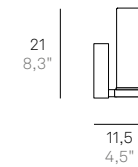

Parete / Wall

LD9511C3 LED

100-240V | 3000K | CRI>90 | 50-60Hz | 9,4W | 1066lm | beam angle 360° | **IP44**

Finiture disponibili / Available finishes
Cromo / Chrome