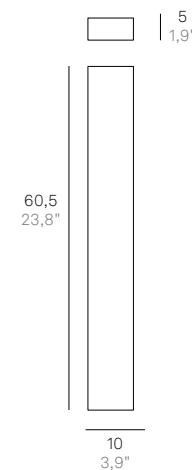

Paletto / Bollard

Mono emissione
Front or back light

LD0154* **LED**

100-240V | 3000K | CRI>80 | 50-60Hz | 8W | 986lm | beam angle 98° | **IP54**

Finiture disponibili / Available finishes

G3 Grigio scuro / Dark grey

Bi emissione
Front and back light