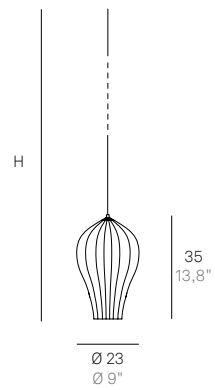

RIGADIN Sospensione / Suspension

LBR01*	H 160cm / 63"	E27
LBR11*	H 330cm / 130"	E27
LBR21*	H 530cm / 209"	E27

220-240V | 50-60Hz | 1x70W | **IP20**

Finiture disponibili / Available finishes

01	Trasparente / Clear
09	Fumé / Grey
20	Laguna / Lagoon
21	Bluino / Light blue

Elemento modulare - gruppo luce
Modular element - lamp component kit
Rosoni compatibili a pag 214
Compatible canopies at pag 214