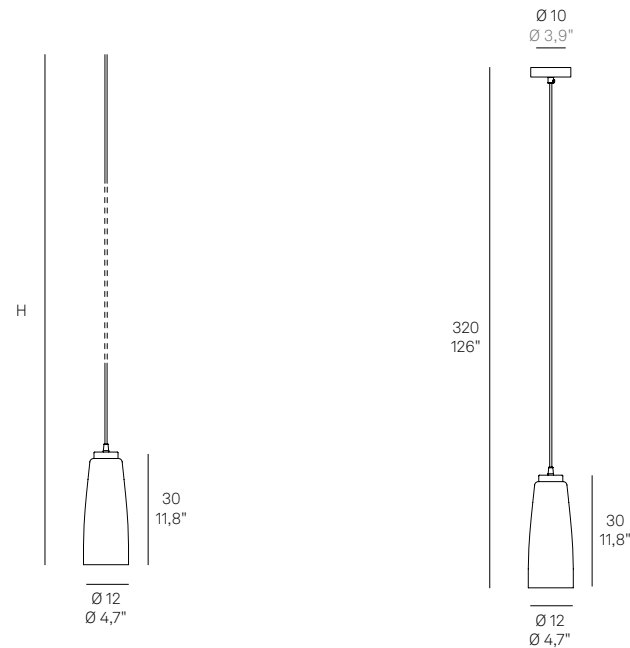

Sospensione / Suspension

LPR06*	H 155cm / 61"	E27
LPR26*	H 325cm / 128"	E27
LPR36*	H 525cm / 207"	E27

220-240V | 50-60Hz | 1x70W | **IP20**

Finiture disponibili / Available finishes

01	Trasparente / Clear
06	Arancio / Orange
07	Blu / Blue
09	Fumé / Grey
11	Rosso / Red
13	Verde mela / Apple green

LPR46*	E27

220-240V | 50-60Hz | 1x70W | **IP20**

Finiture disponibili / Available finishes

01	Trasparente / Clear
06	Arancio / Orange
07	Blu / Blue
09	Fumé / Grey
11	Rosso / Red
13	Verde mela / Apple green

Rosone incluso
Canopy included

Elemento modulare - gruppo luce
Modular element - lamp component kit

Rosoni compatibili a pag 214
Compatible canopies at pag 214

(*) Da completare con il codice della finitura colore / Complete with code of finish

Parete / Wall

LPR08*	E27

220-240V | 50-60Hz | 1x105W | **IP20**

Finiture disponibili / Available finishes

01	Trasparente / Clear
06	Arancio / Orange
07	Blu / Blue
09	Fumé / Grey
11	Rosso / Red
13	Verde mela / Apple green