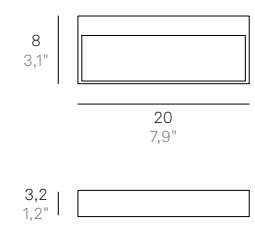

LD0232* LED

220-240V | 3000K | CRI>80 | 50-60Hz | 8,5W | 729lm | beam angle 70° | **IP54**

Finiture disponibili / Available finishes
B3 Bianco / White
G3 Grigio scuro / Dark grey

(*) Da completare con il codice della finitura colore / Complete with code of finish