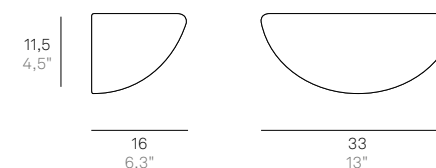

Spicchio

Bianco / White

Parete / Wall

LED 2700-4000K su richiesta / on request