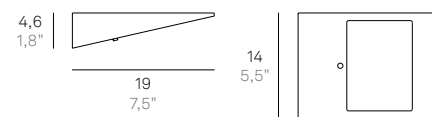

Solar bollard
→ LD0402G3

Current page: Solar adjustable
spotlight → **LD0404G3**

Next page: Solar wall lamp
→ **LD0400G3**

Solar

G3
Grigio scuro
/ Dark grey

Parete / Wall Dotata di sensore crepuscolare e di movimento / Fitted with dusk and motion sensors