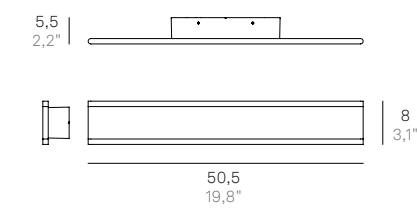

LD0109* LED TRIAC

220-240V | 3000K | CRI>90 | 50-60Hz |
2x13,5W | 2x1090lm | beam angle 120° | **IP54**

Finiture disponibili / Available finishes

B3 Bianco / White
G3 Grigio scuro / Dark grey

(*) Da completare con il codice della finitura colore / Complete with code of finish