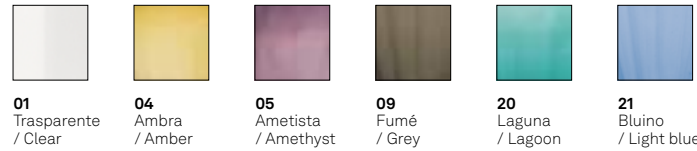

Balloon

RIGADIN Sospensione / Suspension

LBR01*	H 160cm / 63"	E27
LBR11*	H 330cm / 130"	E27
LBR21*	H 530cm / 209"	E27

220-240V | 50-60Hz | 1x70W | **IP20**

Finiture disponibili / Available finishes

01	Trasparente / Clear
09	Fumé / Grey
20	Laguna / Lagoon
21	Bluino / Light blue

Elemento modulare - gruppo luce
Modular element - lamp component kit
Rosoni compatibili a pag 214
Compatible canopies at pag 214

LBR31*	E27

220-240V | 50-60Hz | 1x70W | **IP20**

Finiture disponibili / Available finishes

01	Trasparente / Clear
09	Fumé / Grey
20	Laguna / Lagoon
21	Bluino / Light blue

Rosone incluso
Canopy included

RIGADIN RITORTO Sospensione / Suspension

LBR02*	H 160cm / 63"	E27
LBR12*	H 330cm / 130"	E27
LBR22*	H 530cm / 209"	E27

220-240V | 50-60Hz | 1x70W | **IP20**

Finiture disponibili / Available finishes

01	Trasparente / Clear
04	Ambra / Amber
05	Ametista / Amethyst

Elemento modulare - gruppo luce
Modular element - lamp component kit
Rosoni compatibili a pag 214
Compatible canopies at pag 214

LBR32*	E27

220-240V | 50-60Hz | 1x70W | **IP20**

Finiture disponibili / Available finishes

01	Trasparente / Clear
04	Ambra / Amber
05	Ametista / Amethyst

Rosone incluso
Canopy included

BALLOTON Sospensione / Suspension

LBB01*	H 160cm / 63"	E27
LBB11*	H 330cm / 130"	E27
LBB21*	H 530cm / 209"	E27

220-240V | 50-60Hz | 1x70W | **IP20**

Finiture disponibili / Available finishes

01	Trasparente / Clear
09	Fumé / Grey
20	Laguna / Lagoon
21	Bluino / Light blue

Elemento modulare - gruppo luce
Modular element - lamp component kit
Rosoni compatibili a pag 214
Compatible canopies at pag 214

LBB31*	E27

220-240V | 50-60Hz | 1x70W | **IP20**

Finiture disponibili / Available finishes

01	Trasparente / Clear
09	Fumé / Grey
20	Laguna / Lagoon
21	Bluino / Light blue

Rosone incluso
Canopy included

BALLOTON SOMMERSO Sospensione / Suspension