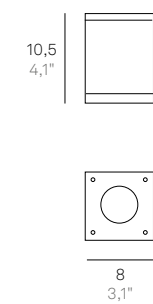

LD0125* **LED**

220-240V | 3000K | CRI>80 | 50-60Hz | 6W | 545lm | beam angle 62° | **IP54**

Finiture disponibili / Available finishes

B3 Bianco / White
G3 Grigio scuro / Dark grey