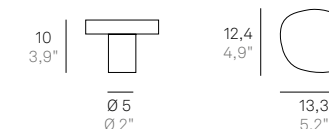

LD0483* LED

220-240V | 3000K | CRI>80 | 7W | 890lm | beam angle 90° | **IP54**

Finiture disponibili / Available finishes

G3 Grigio scuro / Dark grey
R3 Corten / Corten