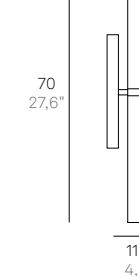

LD9525C3 LED

220-240V | 3000K | CRI>90 | 50-60Hz | 2x13,8W | 2x1123lm | beam angle 360° | **IP44**

Finiture disponibili / Available finishes
Cromo / Chrome