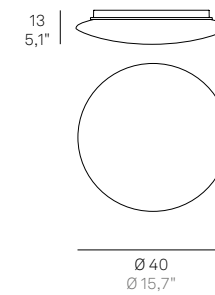

Parete-soffitto / Wall-ceiling

LED 2700-4000K su richiesta / on request

LL6112 E27

220-240V | 50-60Hz | 2x52W | **IP20**

Finiture disponibili / Available finishes
Bianco / White

LD611203 LED

220-240V | 3000K | CRI>90 | 50-60Hz |
18,5W | 2100lm | beam angle 122° | **IP20**

Finiture disponibili / Available finishes
Bianco / White

LD611213 LED TRIAC LD611223 LED DALI LD611233 LED WI-FI

220-240V | 3000K | CRI>90 | 50-60Hz |
18,5W | 2100lm | beam angle 122° | **IP20**

Finiture disponibili / Available finishes
Bianco / White

LD612603 LED EMERGENCY (**)

220-240V | 3000K | CRI>90 | 50-60Hz |
5-18,5W | 2100lm | beam angle 122° | **IP20**

Finiture disponibili / Available finishes
Bianco / White