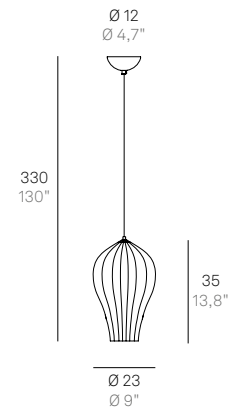

LBR31*	E27

220-240V | 50-60Hz | 1x70W | **IP20**

Finiture disponibili / Available finishes

01	Trasparente / Clear
09	Fumé / Grey
20	Laguna / Lagoon
21	Bluino / Light blue

Rosone incluso
Canopy included