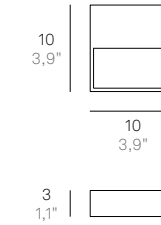

LD0231* LED

220-240V | 3000K | CRI>80 | 50-60Hz | 4,5W | 392lm | beam angle 50° | **IP54**

Finiture disponibili / Available finishes
B3 Bianco / White
G3 Grigio scuro / Dark grey