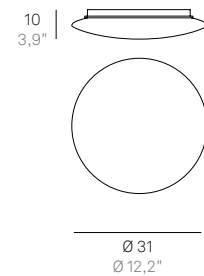

LL6111 E27

220-240V | 50-60Hz | 1x52W | **IP20**

Finiture disponibili / Available finishes
Bianco / White

LD611103 LED

220-240V | 3000K | CRI>90 | 50-60Hz |
12,5W | 1350lm | beam angle 127° | **IP20**

Finiture disponibili / Available finishes
Bianco / White

LD611113 LED TRIAC LD611123 LED DALI LD611133 LED WI-FI

220-240V | 3000K | CRI>90 | 50-60Hz |
12,5W | 1350lm | beam angle 127° | **IP20**

Finiture disponibili / Available finishes
Bianco / White