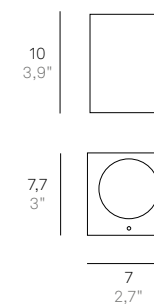

Parete / Wall

LL0122* **GU10**

220-240V | 50-60Hz | 15W | **IP54**

Finiture disponibili / Available finishes

B3 Bianco / White
G3 Grigio scuro / Dark grey
R3 Corten / Corten