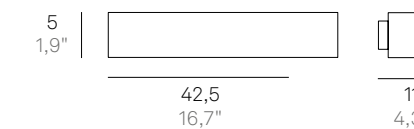

Cip

B3
Bianco
/ White

Parete / Wall

LD0061* **LED TRIAC**

220-240V | 3000K | CRI>90 | 50-60Hz |
12,5W | 1290lm | beam angle 100° | **IP20**

Finiture disponibili / Available finishes

B3 Bianco / White

LD0062* **LED TRIAC**