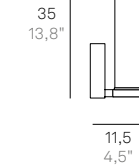

Stick 65

Cromo / Chrome

Parete / Wall

LD9511C3 LED

100-240V | 3000K | CRI>90 | 50-60Hz | 9,4W | 1066lm | beam angle 360° | **IP44**

Finiture disponibili / Available finishes
Cromo / Chrome

LD9515C3 LED

220-240V | 3000K | CRI>90 | 50-60Hz | 15,2W | 1663lm | beam angle 360° | **IP44**