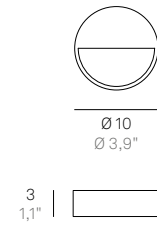

Parete / Wall

LD0230* LED

220-240V | 3000K | CRI>80 | 50-60Hz | 4,5W | 392lm | beam angle 50° | **IP54**

Finiture disponibili / Available finishes
B3 Bianco / White
G3 Grigio scuro / Dark grey