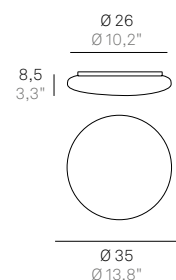

Mentos

B
Bianco
/ White

Parete-soffitto / Wall-ceiling

LED 2700-4000K su richiesta / on request

LD110203* LED

220-240V | 3000K | CRI>90 | 50-60Hz | 29W | 3000lm | beam angle 122° | **IP20**

Finiture disponibili / Available finishes
B Bianco / White

LD110234* LED TRIAC

LD110235* LED DALI

LD110236* LED WI-FI

220-240V | 3000K | CRI>90 | 50-60Hz | 18,5W | 2100lm | beam angle 122° | **IP20**

Finiture disponibili / Available finishes
B Bianco / White