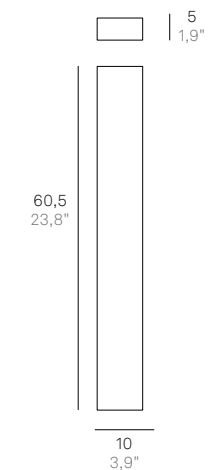

LD0155* **LED**

100-240V | 3000K | CRI>80 | 50-60Hz | 2x7W | 2x858lm | beam angle 112° | **IP54**

Finiture disponibili / Available finishes

G3 Grigio scuro / Dark grey