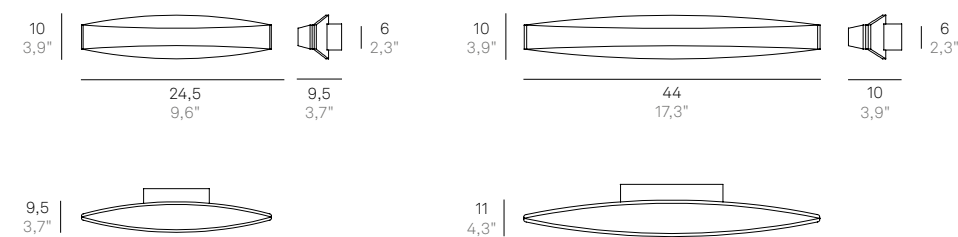

Bridge wall lamp
→ LD0080B3

Bridge

B3
Bianco
/ White

Bridge wall lamp
→ **LD0081B3**

Parete / Wall

LD0080* LED

220-240V | 3000K | CRI>90 | 50-60Hz | 7,2W
| 609lm | beam angle 117° | **IP20**

Finiture disponibili / Available finishes
B3 Bianco / White