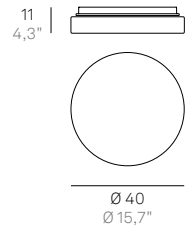

LL8731* **E27**

220-240V | 50-60Hz | 2x42W | **IP44**

Finiture disponibili / Available finishes
NE Trasparente / Clear

LD8731* **LED**

220-240V | 3000K | CRI>90 | 50-60Hz | 18,5W | 2100lm | beam angle 122° | **IP44**

Finiture disponibili / Available finishes
N3 Trasparente / Clear

LD8742* **LED EMERGENCY (**)**

220-240V | 3000K | CRI>90 | 50-60Hz | 5-18,5W | 2200lm | beam angle 122° | **IP44**

Finiture disponibili / Available finishes
N3 Trasparente / Clear

LD873113* **LED TRIAC**

LD873123* **LED DALI**

LD873133* **LED WI-FI**

220-240V | 3000K | CRI>90 | 50-60Hz | 18,5W | 2100lm | beam angle 122° | **IP44**

Finiture disponibili / Available finishes
N3 Trasparente / Clear