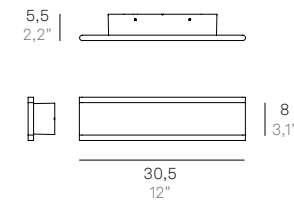

Riga

B3
Bianco
/ White

G3
Grigio scuro
/ Dark grey

Parete-soffitto / Wall-ceiling

LD0108* LED TRIAC

200-240V | 3000K | CRI>90 | 50-60Hz |
2x9,5W | 2x734lm | beam angle 120° | **IP54**

Finiture disponibili / Available finishes

B3 Bianco / White
G3 Grigio scuro / Dark grey