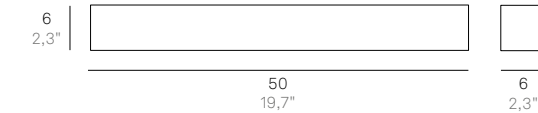

LD0152* **LED**

220-240V | 3000K | CRI>80 | 50-60Hz | 2x10W | 2x1372lm | beam angle 107° | **IP65**

Finiture disponibili / Available finishes

B3 Bianco / White
G3 Grigio scuro / Dark grey
R3 Corten / Corten