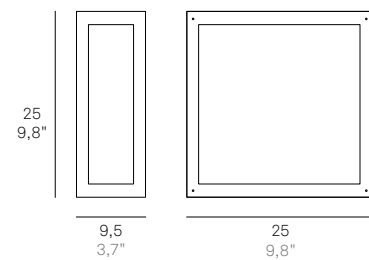

LL0251* E27

220-240V | 50-60Hz | 2x42W | **IP54**

Finiture disponibili / Available finishes

B3 Bianco / White
G3 Grigio scuro / Dark grey
R3 Corten / Corten

LD0251* LED

220-240V | 3000K | CRI>80 | 50-60Hz | 20W
| 2926lm | beam angle 122° | **IP54**

Finiture disponibili / Available finishes

B3 Bianco / White
G3 Grigio scuro / Dark grey
R3 Corten / Corten

(*) Da completare con il codice della finitura colore / Complete with code of finish