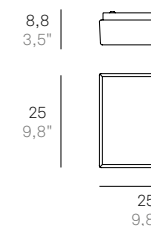

LL1305 E27

220-240V | 50-60Hz | 2x28W | IP20

Finiture disponibili / Available finishes
Bianco / White