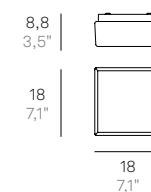

Caorle

Bianco / White

Parete-soffitto / Wall-ceiling

LED 2700-4000K su richiesta / on request

LL1304 E27

220-240V | 50-60Hz | 1x28W | IP20

Finiture disponibili / Available finishes
Bianco / White