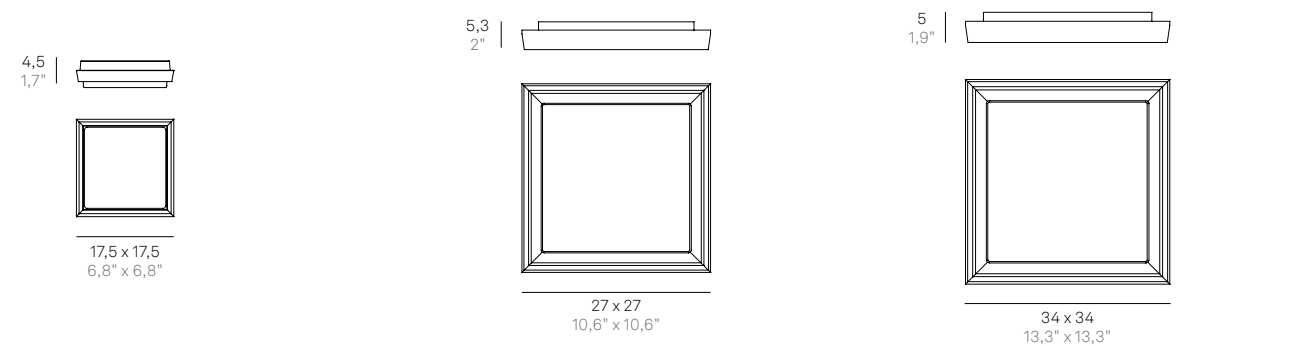

Parete-soffitto / Wall-ceiling

LD0135*	LED	LD0136*	LED	LD0137*	LED
220-240V | 3000K | CRI>80 | 50-60Hz | 10W | 1249lm | beam angle 110° | IP54		220-240V | 3000K | CRI>80 | 50-60Hz | 25W | 3310lm | beam angle 110° | IP54		220-240V | 3000K | CRI>80 | 50-60Hz | 30W | 3662lm | beam angle 110° | IP54	
Finiture disponibili / Available finishes		Finiture disponibili / Available finishes		Finiture disponibili / Available finishes	
B3 Bianco / White G3 Grigio scuro / Dark grey		B3 Bianco / White G3 Grigio scuro / Dark grey		B3 Bianco / White G3 Grigio scuro / Dark grey	

(*) Da completare con il codice della finitura colore / Complete with code of finish