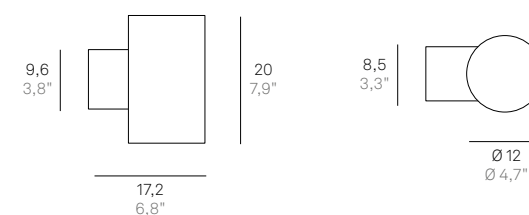

Bianca

Parete / Wall

LD0180* LED

220-240V | 3000K | CRI>80 | 50-60Hz | 11,5W | 1352lm | beam angle 250° | **IP54**

Finiture disponibili / Available finishes

B3 Bianco / White
G3 Grigio scuro / Dark grey