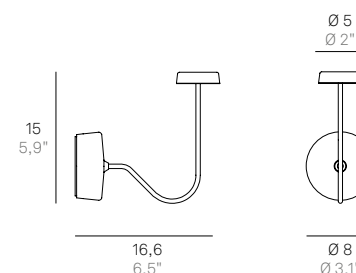

LD1015* LED

220-240V | 2700K | CRI>90 | 50-60Hz | 4W | 390lm | beam angle 118° | **IP20**

Finiture disponibili / Available finishes

- **B3** Bianco / White
- **N3** Nero opaco / Black
- **R3** Corten / Corten

Calamita non inclusa
Magnet not included