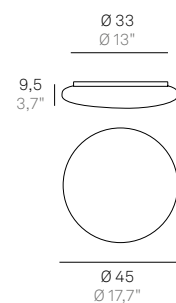

LD110303* LED

220-240V | 3000K | CRI>90 | 50-60Hz | 29W | 3000lm | beam angle 116° | **IP20**

Finiture disponibili / Available finishes
B Bianco / White

LD110353* LED TRIAC

LD110363* LED DALI

LD110373* LED WI-FI

220-240V | 3000K | CRI>90 | 50-60Hz | 29W | 3000lm | beam angle 116° | **IP20**

Finiture disponibili / Available finishes
B Bianco / White

LD110343* LED EMERGENCY (*)

220-240V | 3000K | CRI>90 | 50-60Hz | 5-29W | 3000lm | beam angle 116° | **IP20**

Finiture disponibili / Available finishes
B Bianco / White