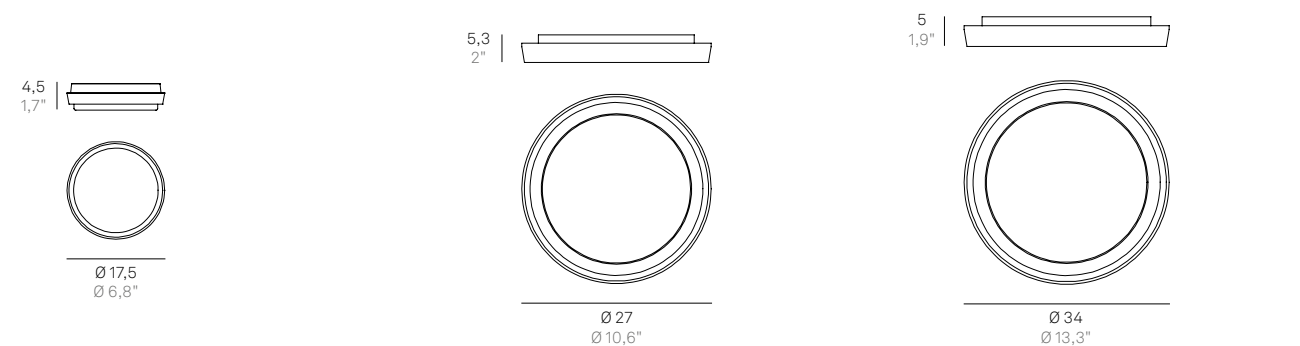

Alu

Parete-soffitto / Wall-ceiling

LD0130*	LED	LD0131*	LED	LD0132*	LED
220-240V | 3000K | CRI>80 | 50-60Hz | 10W | 1019lm | beam angle 120° | IP54		220-240V | 3000K | CRI>80 | 50-60Hz | 25W | 2935lm | beam angle 110° | IP54		220-240V | 3000K | CRI>80 | 50-60Hz | 30W | 3460lm | beam angle 110° | IP54	
Finiture disponibili / Available finishes		Finiture disponibili / Available finishes		Finiture disponibili / Available finishes	
B3 Bianco / White G3 Grigio scuro / Dark grey		B3 Bianco / White G3 Grigio scuro / Dark grey		B3 Bianco / White G3 Grigio scuro / Dark grey