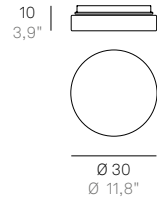

Drum

Parete-soffitto / Wall-ceiling

LED 2700-4000K su richiesta / on request

LL8701* **E27**

220-240V | 50-60Hz | 1x42W | **IP44**

Finiture disponibili / Available finishes
NE Trasparente / Clear

LD8701* **LED**

220-240V | 3000K | CRI>90 | 50-60Hz | 12,5W | 1350lm | beam angle 127° | **IP44**

Finiture disponibili / Available finishes
N3 Trasparente / Clear

LD870113* **LED TRIAC**

LD870123* **LED DALI**

LD870133* **LED WI-FI**

220-240V | 3000K | CRI>90 | 50-60Hz | 12,5W | 1350lm | beam angle 127° | **IP44**

Finiture disponibili / Available finishes
N3 Trasparente / Clear