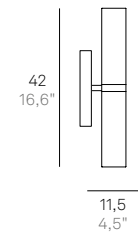

Parete-soffitto / Wall-ceiling

LD9521C3 LED

100-240V | 3000K | CRI>90 | 50-60Hz | 2x10W | 2x1068lm | beam angle 360° | **IP44**

Finiture disponibili / Available finishes
Cromo / Chrome