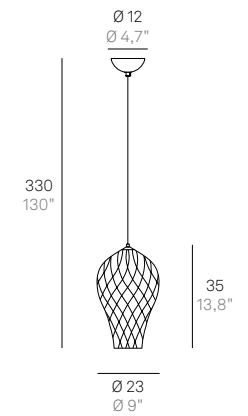

LBB31*	E27

220-240V | 50-60Hz | 1x70W | **IP20**

Finiture disponibili / Available finishes

01	Trasparente / Clear
09	Fumé / Grey
20	Laguna / Lagoon
21	Bluino / Light blue

Rosone incluso
Canopy included