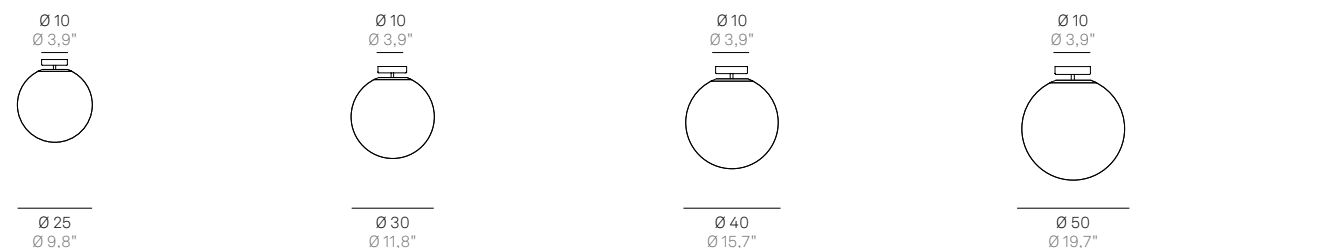

Sferis

Soffitto / Ceiling

LL4203* E27	LL4200* E27	LL4201* E27	LL4210* E27
220-240V | 50-60Hz | 1x52W | IP20	220-240V | 50-60Hz | 1x70W | IP20	220-240V | 50-60Hz | 1x70W | IP20	220-240V | 50-60Hz | 1x105W | IP20
Finiture disponibili / Available finishes	Finiture disponibili / Available finishes	Finiture disponibili / Available finishes	Finiture disponibili / Available finishes
// Cromo / Chrome B Bianco / White N Nero / Black	// Cromo / Chrome B Bianco / White N Nero / Black	// Cromo / Chrome B Bianco / White N Nero / Black	// Cromo / Chrome B Bianco / White N Nero / Black