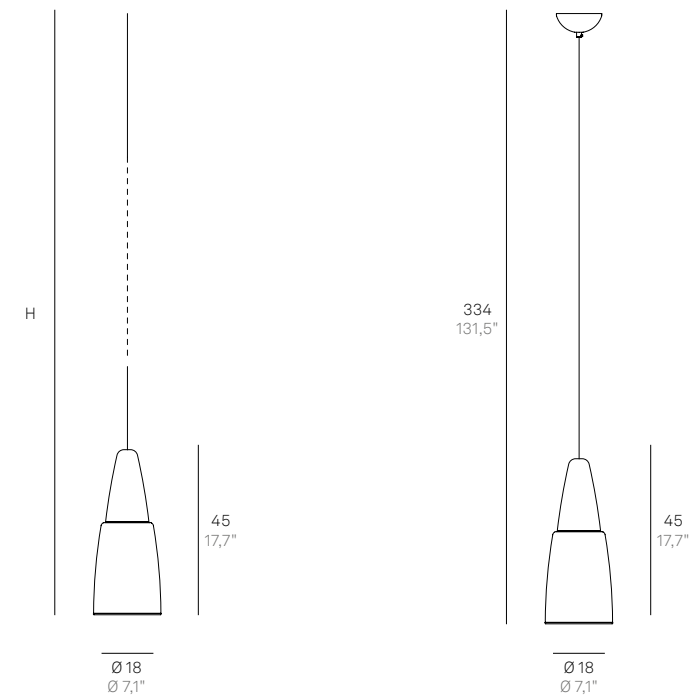

Merlino

Sospensione / Suspension

LML01* H 165cm / 65" **E27**
LML11* H 335cm / 131,9" **E27**
LML21* H 535cm / 210,6" **E27**

220-240V | 50-60Hz | 1x70W | **IP20**

Finiture disponibili / Available finishes

42 Bianco / White
70 Corten / Corten
73 Grigio scuro / Dark grey

Elemento modulare - gruppo luce
Modular element - lamp component kit
Rosoni compatibili a pag 214
Compatible canopies at pag 214

LML31* **E27**

220-240V | 50-60Hz | 1x70W | **IP20**

Finiture disponibili / Available finishes

42 Bianco / White
70 Corten / Corten
73 Grigio scuro / Dark grey

Rosone incluso
Canopy included