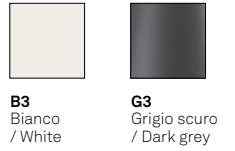

Wall lamps with a matt white or dark grey painted die-cast aluminium frame and a satin finish polycarbonate diffuser. The high IP rating (IP54) makes the lamps ideal for indoor and outdoor use.

Bottom

Bottom wall amp
→ **LD0232G3**