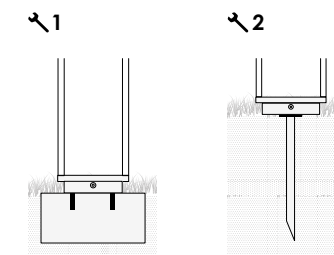

Home Solar

Paletto / Bollard Dotata di sensore crepuscolare e di movimento / Fitted with dusk and motion sensors