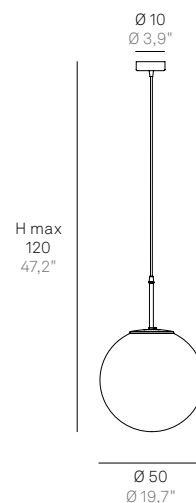

LL4111* E27
220-240V | 50-60Hz | 1x105W | **IP20**

Finiture disponibili / Available finishes

// Cromo / Chrome
B Bianco / White
N Nero / Black

Rosone incluso
Canopy included

(*) Da completare con il codice della finitura colore / Complete with code of finish

(*) Da completare con il codice della finitura colore / Complete with code of finish