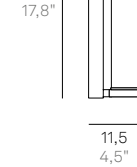

LD9517C3 LED

220-240V | 3000K | CRI>90 | 50-60Hz | 18W | 1624lm | beam angle 360° | **IP44**

Finiture disponibili / Available finishes
Cromo / Chrome