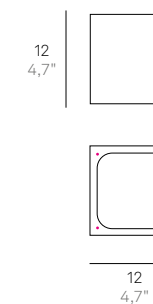

LD0127* **LED**

220-240V | 3000K | CRI>80 | 50-60Hz | 2x10W | 2x937lm | beam angle 66° | **IP54**

Finiture disponibili / Available finishes

B3 Bianco / White
G3 Grigio scuro / Dark grey

(* Da completare con il codice della finitura colore / To complete with code of finish