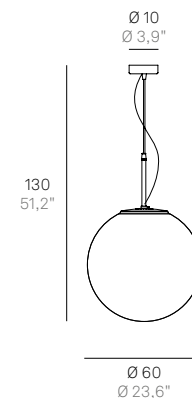

Rosone incluso
 Canopy included

Sospensione / Suspension

LL4112* E27
 220-240V | 50-60Hz | 2x52W | **IP20**

Finiture disponibili / Available finishes

// Cromo / Chrome
B Bianco / White
N Nero / Black

Rosone incluso
 Canopy included