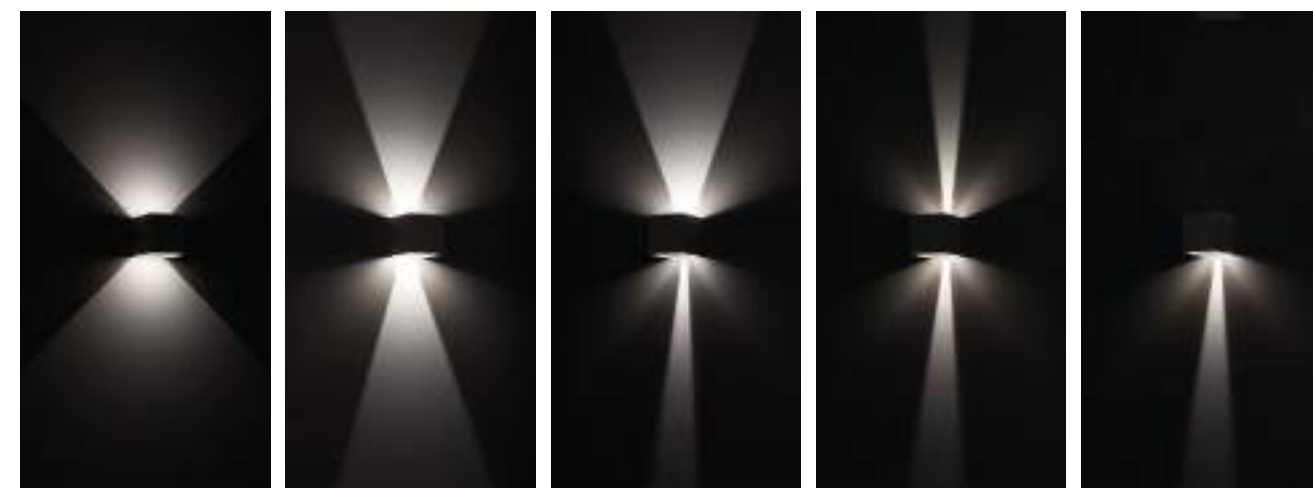

(*) Da completare con il codice della finitura colore / Complete with code of finish