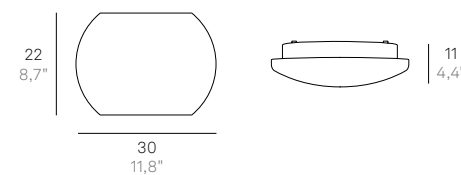

Wall-ceiling lamp with diffuser in mouth-blown, satin-finish opal triplex glass; matt white painted metal frame. The product is suitable for indoor use only.

Chiusa

Bianco / White

Parete / Wall

LED 2700-4000K su richiesta / on request