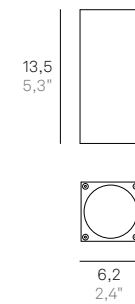

Soffitto / Ceiling

LL0129* **GU10**

220-240V | 50-60Hz | 15W | **IP54**

Finiture disponibili / Available finishes

B3 Bianco / White
G3 Grigio scuro / Dark grey
R3 Corten / Corten