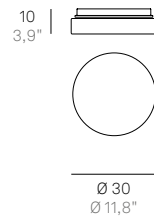

Drum Bayonet

Bianco
/ White

Parete-soffitto / Wall-ceiling

LED 2700-4000K su richiesta / on request

LL8910 **E27**

220-240V | 50-60Hz | 1x52W | **IP20**

Finiture disponibili / Available finishes
Bianco / White

LD891003 **LED**

220-240V | 3000K | CRI>90 | 50-60Hz |
12,5W | 1350lm | beam angle 127° | **IP20**

Finiture disponibili / Available finishes
Bianco / White

LD891013 **LED TRIAC**

LD891023 **LED DALI**

LD891033 **LED WI-FI**

220-240V | 3000K | CRI>90 | 50-60Hz |
12,5W | 1350lm | beam angle 127° | **IP20**

Finiture disponibili / Available finishes
Bianco / White